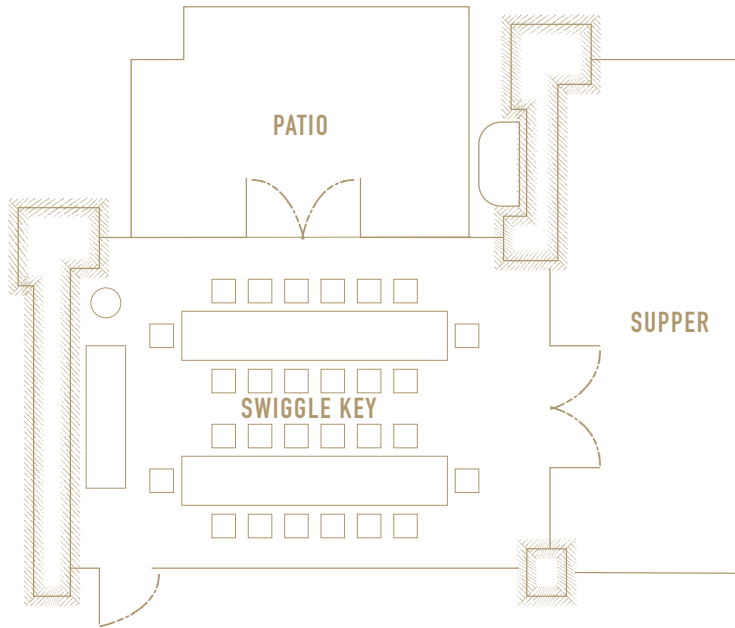

SWIGGLE KEY